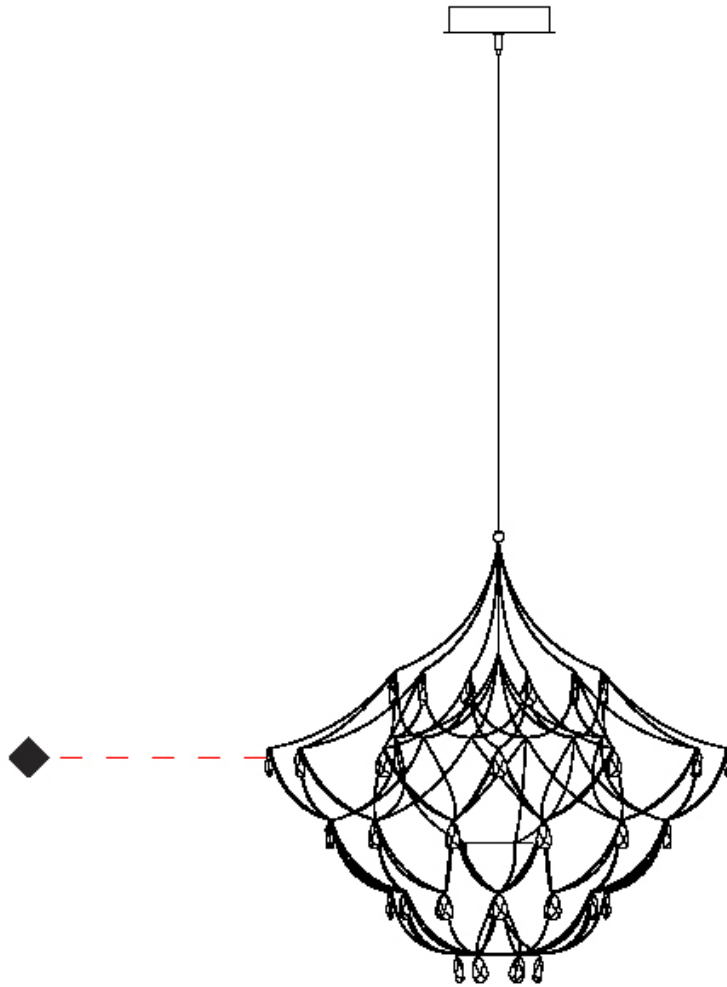

CRYSTAL GALAXY SUSPENSION

D101409-

PROJECT

TYPE

SPECIFIER

QUANTITY

DATE

D