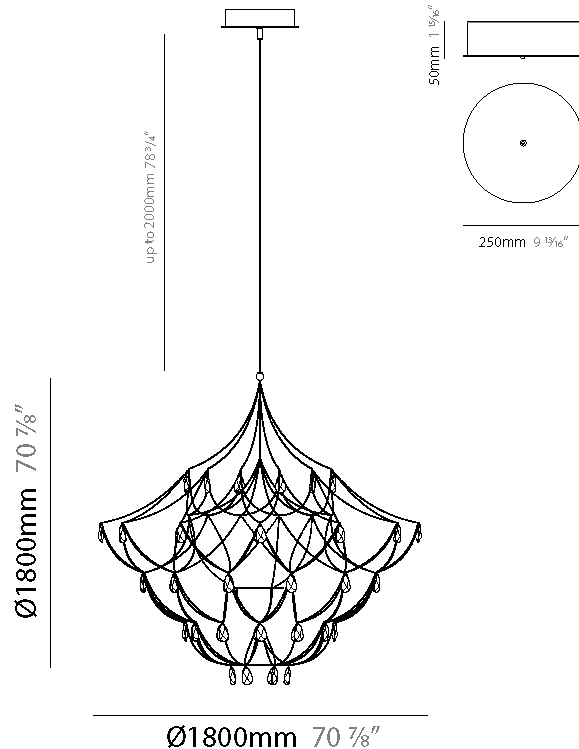

D101413-

base number	LED Dimming	Color Temperature	Finish Options

1. To build a product code in our configurator select the specify button on the base model # product page
2. To build a manual product code on this datasheet choose from the options listed below in blue font and add the suffix to the base model #

GENERAL

Series: Crystal Galaxy
Brand: Quasar
Division: Design
Mounting Type: Suspension
Mounting Location: Ceiling
Subcategory: Ambient

PHYSICAL

Shape: Abstract
Diameter (mm): 1800
Diameter (in): 70 7/8
Height (mm): 1800
Height (in): 70 7/8
Max. Overall Height (mm): 3800
Max. Overall Height (in): 149 5/8
Light Distribution: Omnidirectional
Weight (kg): 7
Weight (lbs): 15.43
Fixture Finish: NIC / BRA / BBR
Fixture Material: Metal
Cable Details: 2000mm Cable
Upon Request: Custom Sizes

ELECTRICAL

Number of Lamps: 150
Lamp Type: LED Retrofit
Input Wattage (W): 49.5
Bulb Included: Bulb Included
Max. Wattage Per Lamp (W): 0.33
Lamp Base: E10
Dimming: 0-10V Dimming / Phase Dimming (120Vac Only)
Driver Included: Yes
Driver Location: Integrated
Driver Type: Constant Voltage - Universal
Driver Class: Class 2
Input Voltage (V): 120 - 277
Output Voltage (V): 12
Lamp Voltage (V): 12

LED

Color Temperature (°K): 2600 / 3000 / 3500
Max. Delivered Lumen (lm): 3450 (2600K)
CRI: >90 CRI
Lamp Life (hrs): 50000

OPTICAL

RATINGS AND CERTIFICATIONS

Certified By: Certified for North American Standards
IP rating: IP20