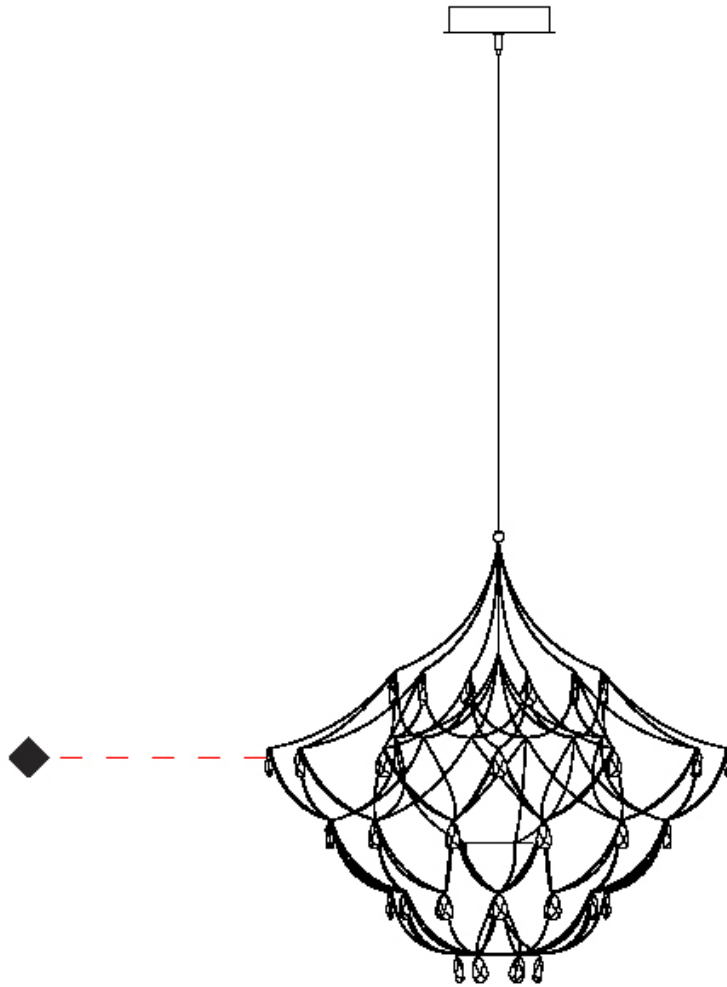

CRYSTAL GALAXY SUSPENSION

D101417-

PROJECT

TYPE

SPECIFIER

QUANTITY

DATE

D