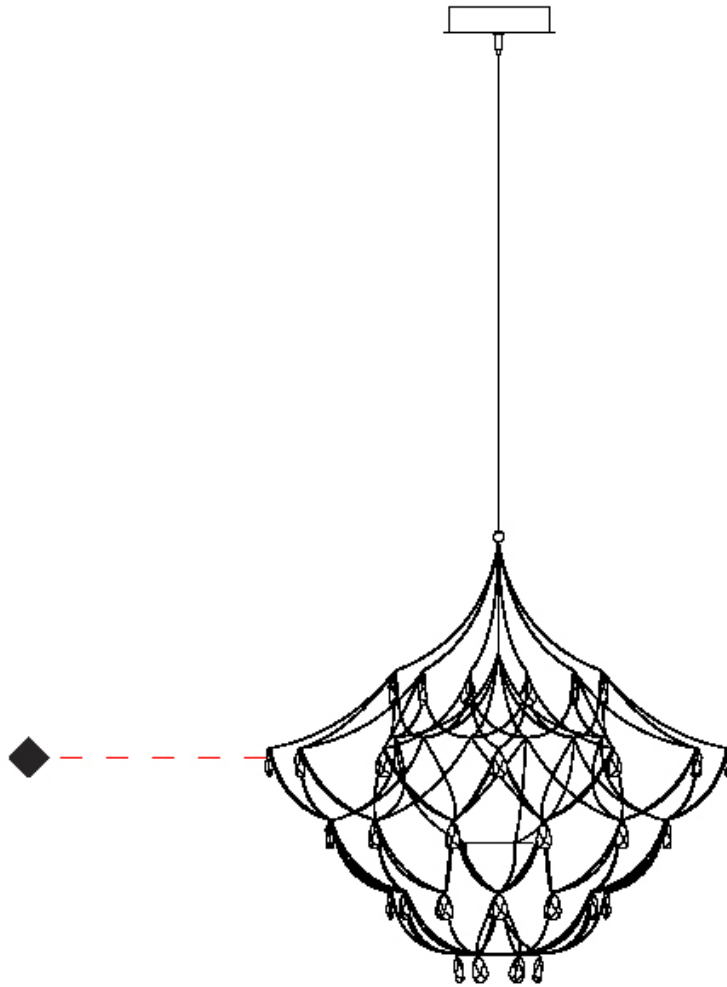

CRYSTAL GALAXY SUSPENSION

D101401-

PROJECT _____

TYPE _____

SPECIFIER _____

QUANTITY _____

DATE _____

D