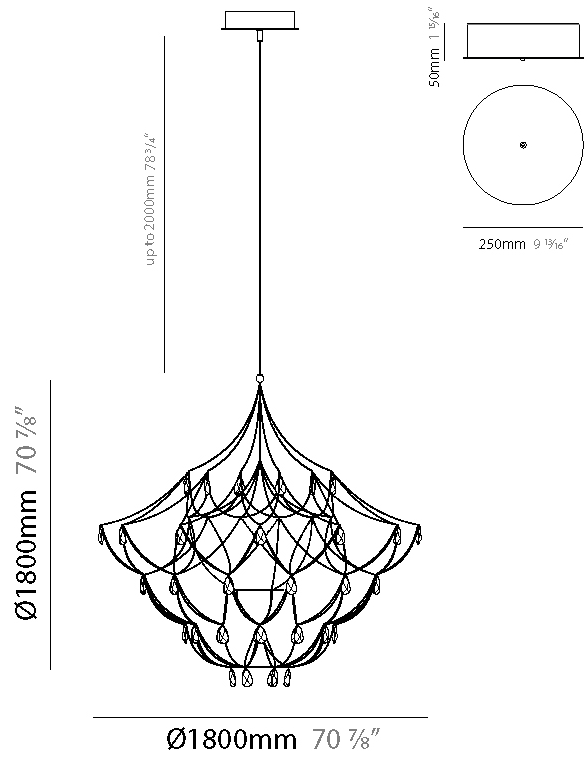

PROJECT	
TYPE	
SPECIFIER	
QUANTITY	
DATE	

CRYSTAL GALAXY SUSPENSION

D101414-

base number	LED Dimming	Color Temperature	Finish Options

1. To build a product code in our configurator select the specify button on the base model # product page
2. To build a manual product code on this datasheet choose from the options listed below in blue font and add the suffix to the base model #

GENERAL

Series: Crystal Galaxy
Brand: Quasar
Division: Design
Mounting Type: Suspension
Mounting Location: Ceiling
Subcategory: Ambient

PHYSICAL

Shape: Abstract
Diameter (mm): 1800
Diameter (in): 70 7/8
Height (mm): 1800
Height (in): 70 7/8
Max. Overall Height (mm): 3800
Max. Overall Height (in): 149 5/8
Light Distribution: Omnidirectional
Fixture Finish: NIC / BRA / BBR
Fixture Material: Metal
Cable Details: 2000mm Cable
Upon Request: Custom Sizes

ELECTRICAL

Number of Lamps: 150 + 1
Lamp Type: LED Retrofit
Input Wattage (W): 56.5
Bulb Included: Bulb Included
Max. Wattage Per Lamp (W): 0.33 + 7
Lamp Base: E10 + GU10
Dimming: 0-10V Dimming / Phase Dimming (120Vac Only)
Driver Included: Yes
Driver Location: Integrated
Driver Type: Constant Voltage - Universal
Driver Class: Class 2
Input Voltage (V): 120 - 277
Output Voltage (V): 12
Lamp Voltage (V): 12

LED

Color Temperature (°K): 2600
CRI: >90 CRI
Lamp Life (hrs): 50000

OPTICAL

RATINGS AND CERTIFICATIONS

Certified By: Certified for North American Standards
IP rating: IP20