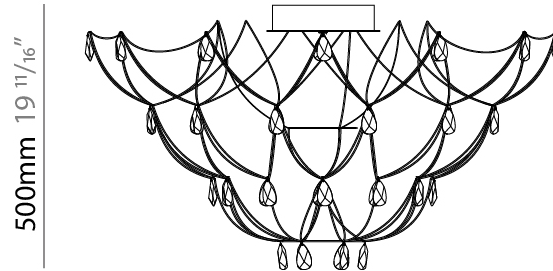

PROJECT	_____
TYPE	_____
SPECIFIER	_____
QUANTITY	_____
DATE	_____

CRYSTAL GALAXY SURFACE

D102029-

base number	LED	Color	Finish
	Dimming	Temperature	Options

1. To build a product code in our configurator select the specify button on the base model # product page
2. To build a manual product code on this datasheet choose from the options listed below in blue font and add the suffix to the base model #

GENERAL

Series: Crystal Galaxy
Brand: Quasar
Division: Design
Mounting Type: Surface
Mounting Location: Ceiling
Subcategory: Ambient

PHYSICAL

Shape: Abstract
Diameter (mm): 1000
Diameter (in): 39 3/8
Height (mm): 500
Height (in): 19 11/16
Light Distribution: Omnidirectional
Weight (kg): 3
Weight (lbs): 6.61
Fixture Finish: NIC / BRA / BBR
Fixture Material: Metal
Upon Request: Custom Sizes

ELECTRICAL

Number of Lamps: 66
Lamp Type: LED Retrofit
Input Wattage (W): 21.78
Bulb Included: Bulb Included
Max. Wattage Per Lamp (W): 0.33
Lamp Base: E10
Dimming: 0-10V Dimming / Phase Dimming (120Vac Only)
Driver Included: Yes
Driver Location: Integrated
Driver Type: Constant Voltage - Universal
Driver Class: Class 2
Input Voltage (V): 120 - 277
Output Voltage (V): 12
Lamp Voltage (V): 12

LED

Color Temperature (°K): 2600 / 3000 / 3500
Max. Delivered Lumen (lm): 1518 (2600K)
CRI: >80 CRI
Lamp Life (hrs): 50000

OPTICAL

RATINGS AND CERTIFICATIONS

Certified By: Certified for North American Standards
IP rating: IP20

Ø1000mm 39 3/8"