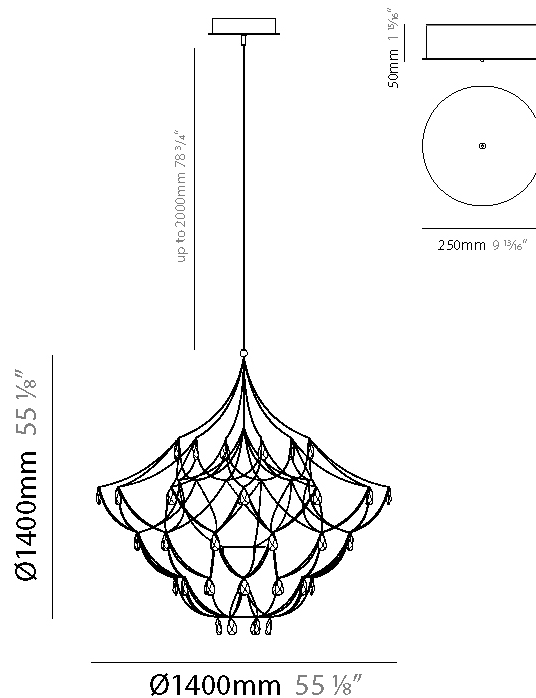

CRYSTAL GALAXY SUSPENSION

D101406-

base number	LED	Color	Finish
	Dimming	Temperature	Options

1. To build a product code in our configurator select the specify button on the base model # product page
2. To build a manual product code on this datasheet choose from the options listed below in blue font and add the suffix to the base model #

GENERAL

Series: Crystal Galaxy
Brand: Quasar
Division: Design
Mounting Type: Suspension
Mounting Location: Ceiling
Subcategory: Ambient

PHYSICAL

Shape: Abstract
Diameter (mm): 1400
Diameter (in): 55 1/8"
Height (mm): 1400
Height (in): 55 1/8"
Max. Overall Height (mm): 3400
Max. Overall Height (in): 133 7/8"
Light Distribution: Omnidirectional
Fixture Finish: NIC / BRA / BBR
Fixture Material: Metal
Cable Details: 2000mm Cable
Upon Request: Custom Sizes

ELECTRICAL

Number of Lamps: 126 + 1
Lamp Type: LED Retrofit
Input Wattage (W): 48.58
Bulb Included: Bulb Included
Max. Wattage Per Lamp (W): 0.33 + 7
Lamp Base: E10 + GU10
Dimming: Phase Dimming (120Vac Only)
Driver Included: Yes
Driver Location: Integrated
Driver Type: Constant Voltage - Universal
Driver Class: Class 2
Input Voltage (V): 120 - 277
Output Voltage (V): 12
Lamp Voltage (V): 12

LED

Color Temperature (°K): 2600 / 3000 / 3500
CRI: >90 CRI
Lamp Life (hrs): 50000

OPTICAL

RATINGS AND CERTIFICATIONS

Certified By: Certified for North American Standards
IP rating: IP20